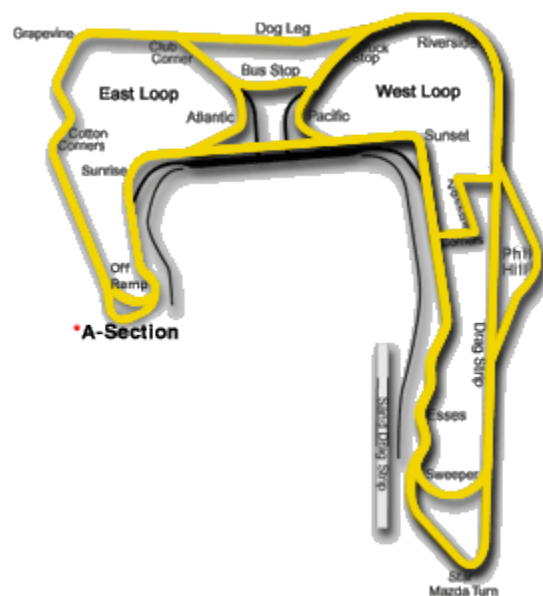

24551 Lerdo Highway

Buttonwillow, California 93206 (126 miles north of downtown Los Angeles)

Location Map:

TRACK MAP:

RACE VEHICLES 参赛车型

2011 Lotus Evora

0-60 mph (seconds): 4.9
0-100 km/h (seconds): 5.1
Max speed (mph (km/h)) : 162 (261)
Max power: 276 hp at 6400 rpm (206 kW) (280 PS)
Max torque: 258 lbft at 4700 rpm (350 Nm)